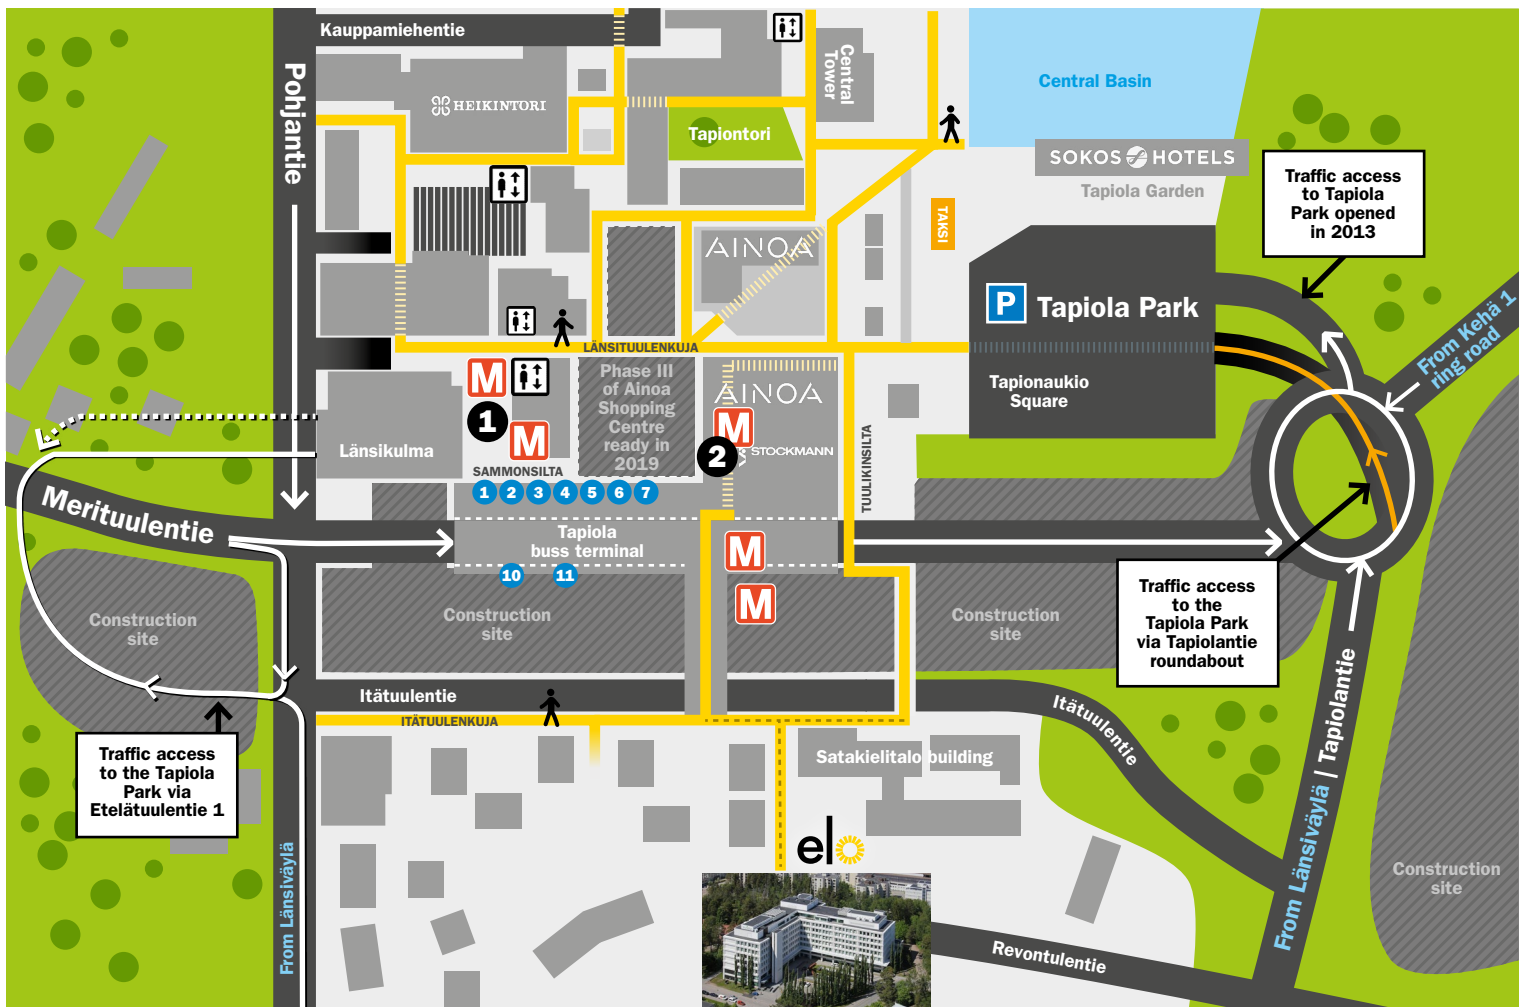

DIRECTIONS TO ELO.

- 1** Sammonsilta **2** Ainoa shopping centre, Metro access, P1 parking level

→ Arrival by car – parking at Tapiola Park (Q-Park)

— Walking connections to the Metro and Tapiola Park